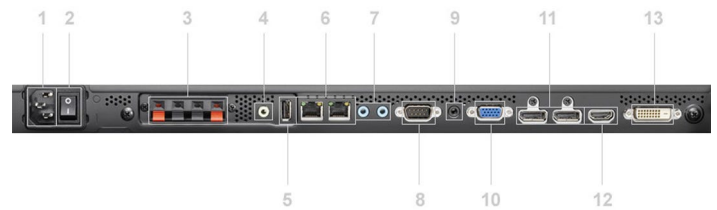

NEC MultiSync® X554UNS

NEC LCD 55" Specialty Large Format Display

The new ultra slim X554UNS features a 3.5 mm bezel to create impressive high resolution videowalls with barely visible bezels. New Connectivity and Sensors allow additional creativity in the content displayed. The unique built-in NFC sensor in combination with NEC's new Android app reduces installation and maintenance times, especially useful on larger installations.

The perfect picture quality and high product reliability make the X554UNS an ideal solution for retail signage, control room applications, transport installations and the rental market.

FULL HD
1080p

NaViSet
Administrator 2