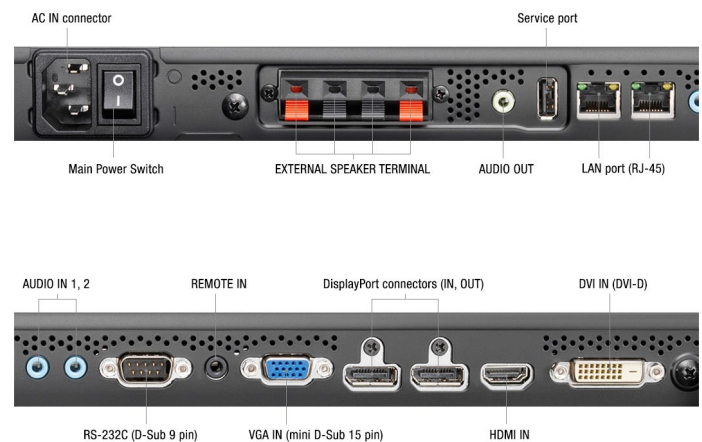

NEC MultiSync® X464UNS

NEC LCD 46" Specialty Large Format Display

The new ultra slim X464UNS sets the standard for videowalls. It features a 3.5 mm bezel to create impressive high resolution videowalls with barely visible bezels. With perfect picture quality and high product reliability, these displays are designed for the rigors of 24/7 operation. The new Frame Comp functionality supports a seamless appearance and shows the content without any interruption, creating one stunning image by synchronising the content across the wall. The unique builtin NFC sensor in combination with NEC's new Android app reduces installation and maintenance times, especially useful on larger installations.

NEC's vast experience in the video wall market is evident in the design of the X464UNS with features that reduce cost, ease installations and improve the visual impact of content in retail signage, control rooms, broadcast studios, transport installations and for the rental market.

Native UHD Daisy Chaining through DisplayPort 1.2 Multistreaming - enables the user to create UHD videowalls with either a single UHD image or 4 different Full HD sources.

Auto Tile Matrix - for a complete auto set up for videowalls. Save time and cost by configuring one display in order to complete the set up for the entire wall.

Frame Comp - supports a seamless appearance and shows the content without any interruption, creating one stunning image by synchronising the content across the wall.

Unique NEC heat management - enables the user to monitor and control the heat inside the display with user controllable fans. Heat management is crucial for larger walls and mission critical installations to secure reliability and longevity.